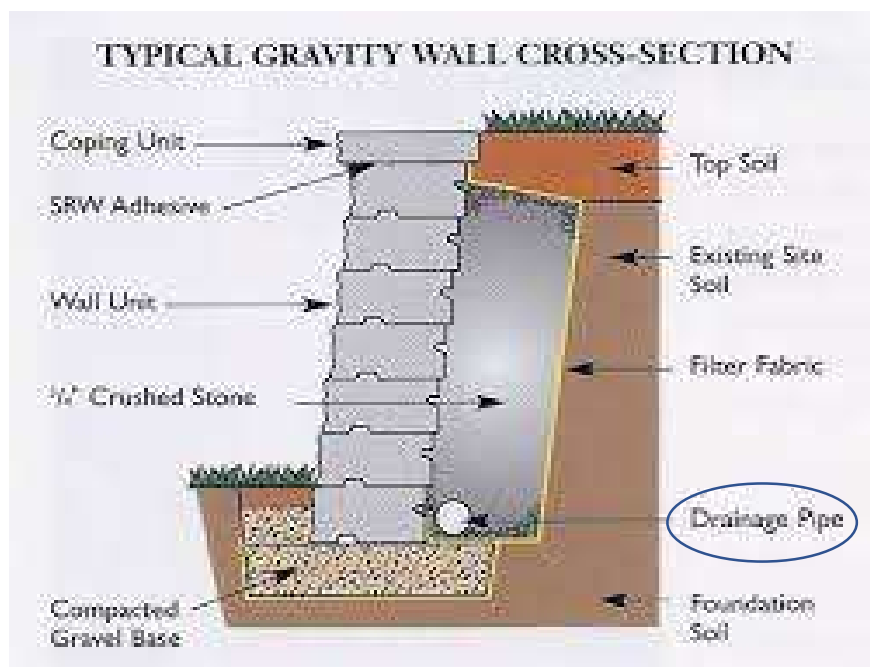

2024 Contractor Pricing

Roles and Sticks				
Wall Size	Description	Part Number	Each Price	5+ Price
ADS Single Wall	4"x100' Solid Corrugated Tile	ADS4100	\$78.40	\$72.80
ADS Single Wall	4"x100' Perforated Corrugated Tile	ADS4100P	\$78.40	\$72.80
ADS Single Wall	4"x100' Socked Corragted Tile	ADS4100S	\$98.00	\$91.00
ADS Drainfield Pipe	White 4" x 10' Solid	ADS410WS	\$14.00	\$13.00
ADS Drainfield Pipe	White 4" x 10' Perforated	ADS410WP	\$14.00	\$13.00
Accessories				
Wall Size	Description	Part Number	Each Price	
ADS Single Wall	4" Wall Coupler Split Type	411 AA	\$3.37	
ADS Single Wall	4" Internal Coupler Snap Type	417 AA	\$3.37	
ADS Single Wall	4" Snap Tee	421 AA	\$9.30	
ADS Single Wall	4" End Cap Snap Type	432 AA	\$5.80	
ADS Single Wall	4" Perforated Wall End Plugs Snap	433 AA	\$4.05	
ADS Single Wall	4" 45 degree Wye	422 AA	\$16.41	
ADS Single Wall	4" 90 Degree Elbow	490 AA	\$11.56	
ADS Single Wall	4" 45 Degree Elbow	445 AA	\$8.37	
ADS Single Wall	4" Downspout Adapter 3.25" x 2.5"	464 AA	\$7.63	
ADS	24" Sump liner Locking	1524 ADL	\$46.17	
ADS	24" Locking Sump Lid	1537 ADL	\$20.68	
ADS	Black Tile Tape	1137 KA	\$13.79	