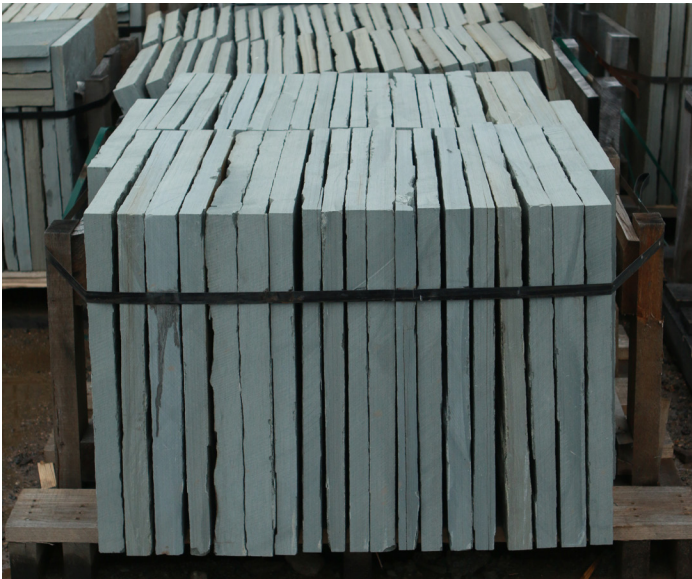

FULL COLOR NY BLUESTONE SAWN CUT
1-1.5" Thick